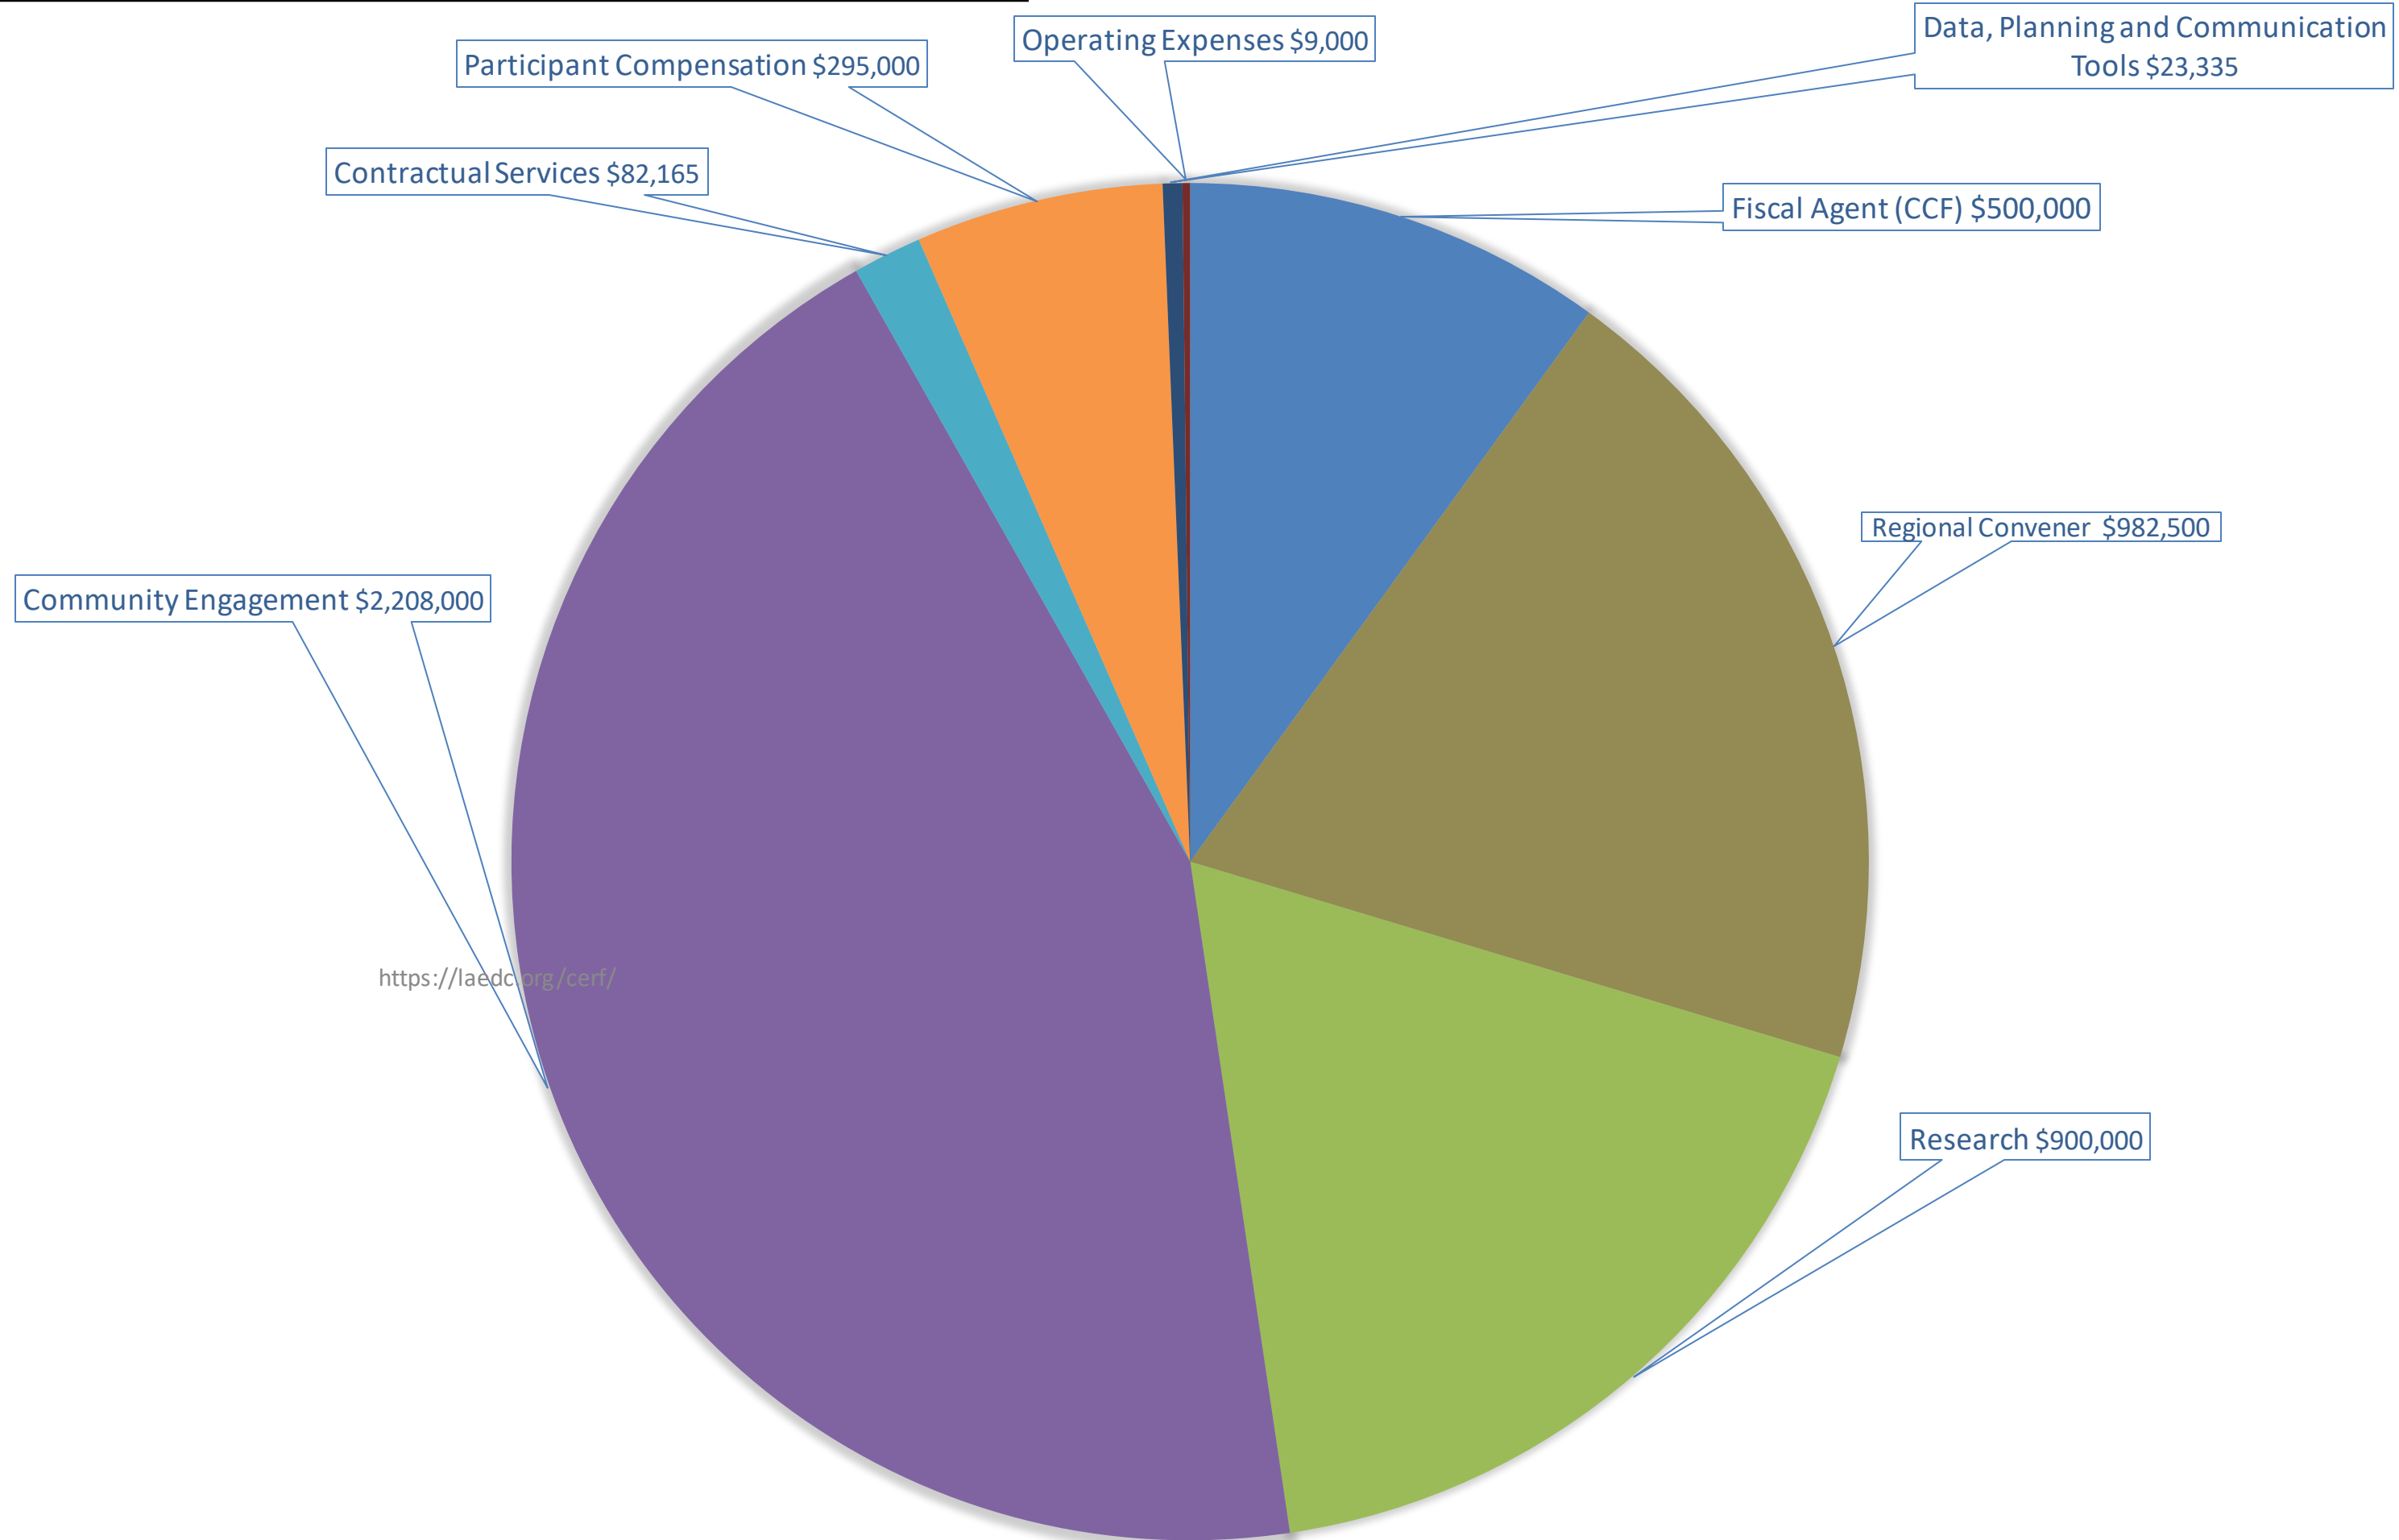

L.A. COUNTY CERF HRTC PLANNING BUDGET 24 MONTHS

<https://laedc.org/cerf/>